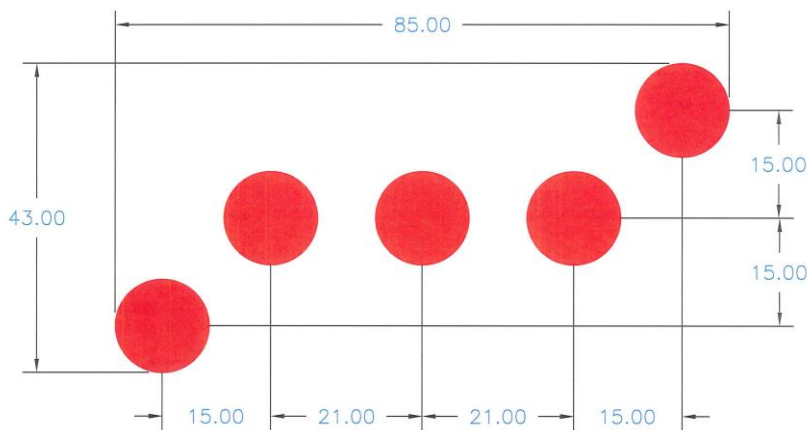

DOG-ON-IT PARKS

DOG-ON-IT-PARKS.COM

No off-leash area is complete without an Agility Walk! This set of five disks of varying heights encourages your dog to step or hop to each one. The 14", perforation-free diameter is appropriate for dogs of all sizes and installation in small dog areas of the park is easily modified to accommodate the shorter legs of our more petite friends. Standard colors are Red, Blue or Green, with custom colors available at additional charge.

Top and Side Views:

6413

AGILITY WALK

Set of five: 10 gauge,
rust proof reinforced
aluminum disks free of
perforations

Exclusive PawsGrip™
coating for maximum
slip resistance

Standard Colors: Red,
Blue or Green