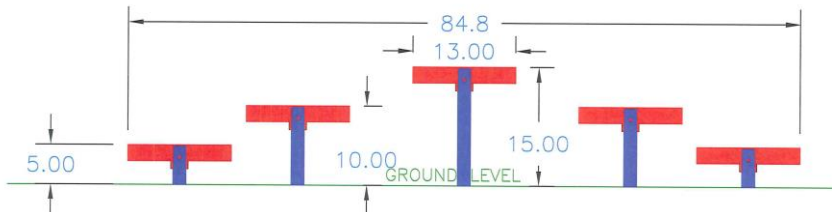

6413

AGILITY WALK

Set of five: 10 gauge,
rust proof reinforced
aluminum disks free of
perforations

Exclusive PawsGrip™
coating for maximum
slip resistance

Standard Colors: Red,
Blue or Green

Stainless steel, vandal
resistant hardware

DOG-ON-IT-PARKS

4818 Evergreen Way
Ste 250
Everett, WA 98203
P: 877-348-3647

www.dog-on-it-parks.com

Refer to installation manual for
more detailed specifications

Copyright 2021