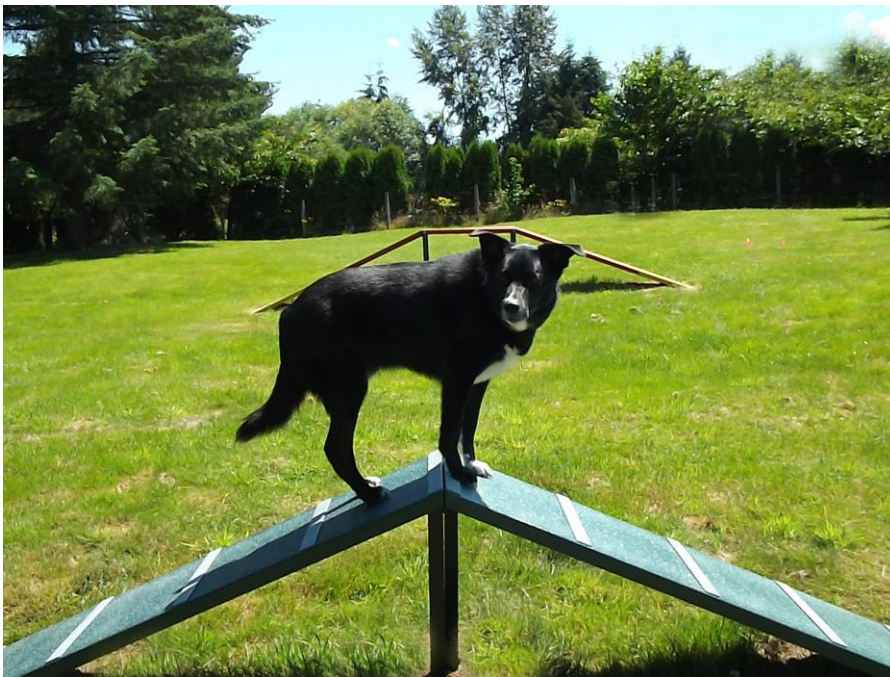

DOG-ON-IT PARKS

DOG-ON-IT-PARKS.COM

Designed for smaller parks, our Corgi Climb is a space saving version of the popular A-Frame. With a maximum height of two feet at the peak, this component is ideal for beginners to dog agility and is appropriate for dogs of all sizes and abilities. Standard colors are Green/Black, Blue/Pewter or Red/Blue with custom color options available as well. All walking surfaces are highly textured with our exclusive PawsGrip™ polyurea coating for traction.

Top and Side Views:

CC5401 CORGI CLIMB

10-gauge, rust proof reinforced aluminum planks and aluminum posts with powder coat finish

Highly textured PawsGrip™ coating for maximum slip resistance

Color Options: Red, Green or Blue