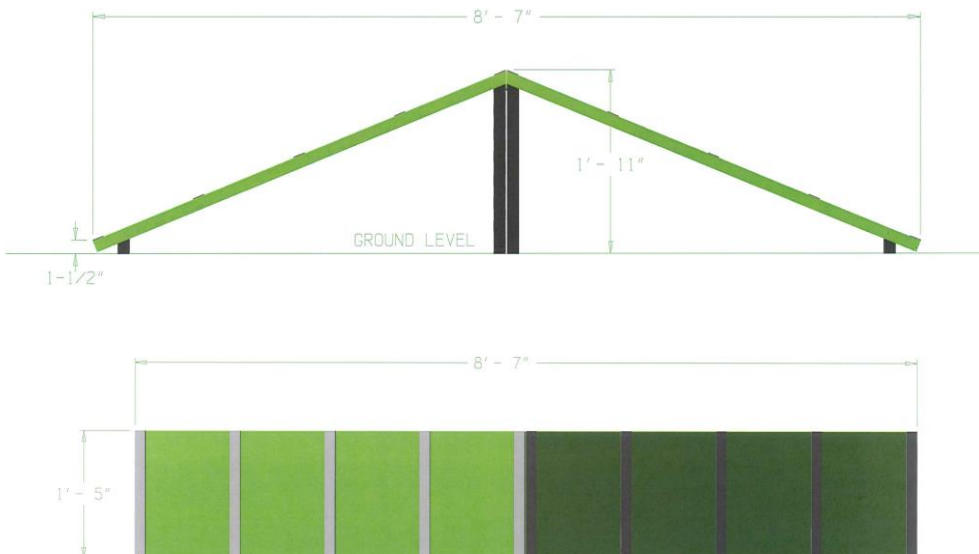

DOG-ON-IT PARKS

DOG-ON-IT-PARKS.COM

Designed for smaller parks, our Corgi Climb is a space saving version of the popular A-Frame. With a maximum height of two feet at the peak, this component is ideal for beginners to dog agility and is appropriate for dogs of all sizes and abilities. Standard colors are Green/Black, Blue/Pewter or Red/Blue with custom color options available as well. All walking surfaces are highly textured with our exclusive PawsGrip™ polyurea coating for traction.

Top and Side Views:

CC5401 CORGI CLIMB

10-gauge, rust proof reinforced aluminum planks and aluminum posts with powder coat finish

Highly textured PawsGrip™ coating for maximum slip resistance

Color Options: Red, Green or Blue

**Dimensions:
103"L x 17"W x 24"H**

DOG-ON-IT-PARKS

2211 37th St.
Everett, WA 98201
P: 877-348-3647

www.dog-on-it-parks.com

Refer to installation manual for more detailed specifications

Copyright 2022